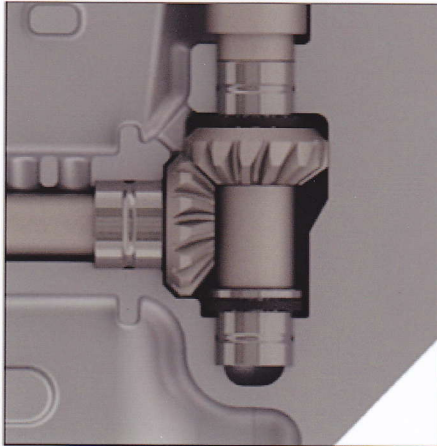

Thin "R" dimension of 46mm (1.81")

Big Spiral Gear Ratios:
12:15, 11:15, 11:16, 11:17
All interchangeable.

Mounts easily on all bolt patterns:
VRP, Rossi, Yamato, Konig, Konny

World's best "Aspect Ratio" for the ultimate speed advantage. No "Gear Bulge".
A very, very fast gear box designed for 125cc, 175cc, and 250cc, and engines for under 100hp.