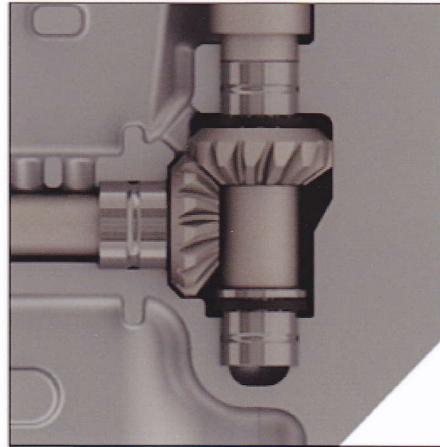

Thin "R" dimension of 49mm (1.93")

Big Spiral Gear Ratios:  
15:14, 14:14, 14:15, 12:14, 12:15, 11:15  
All interchangeable.

Mounts easily on all bolt patterns:  
VRP, Rossi, Yamato, Konig, Konny

**Yamaha**, Importer/PRO  
Jim McKean  
175 Ridgepoint Drive  
Livingston, Texas 77351  
e-mail : [captainjimckean@yahoo.com](mailto:captainjimckean@yahoo.com)  
phone: (214) 577-5644

Superior "Aspect Ratio" for a definite speed advantage.  
A very fast gear box. No "Gear Bulge" like the competition