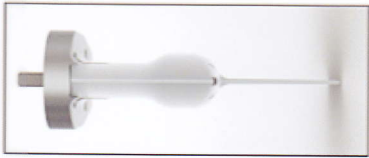

- World's best "Aspect Ratio" (6.2) for the ultimate speed advantage. No Gear Bulge

Thin "R" dimension of 46mm (1.81")

Big Spiral Gear Ratios

14:15 (MOD C), 12:15, 11:15 available now
 11:16*, 11:17* *Coming in April/May

All interchangeable

WORLD's best "Aspect Ratio" (6.2) for the ultimate speed advantage. No "Gear Bulge" like the competition. A very, very fast gear box designed for PRO and MOD Engines to 110hp. A new 14:15 designed for MOD Engines.