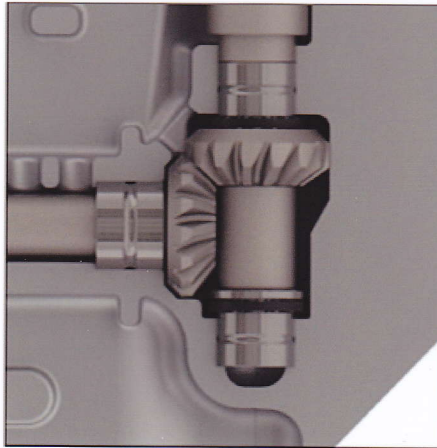

- World's best "Aspect Ratio" (6.2) for the ultimate speed advantage. No Gear Bulge

Thin "R" dimension of 46mm (1.81")

Big Spiral Gear Ratios

14:15 (MOD C), 12:15, 11:15 available now
 11:16*, 11:17* *Coming in April/May

All interchangeable

WORLD's best "Aspect Ratio" (6.2) for the ultimate speed advantage. No "Gear Bulge" like the competition. A very, very fast gear box designed for PRO and MOD Engines to 110hp. A new 14:15 designed for MOD Engines.

Mounts easily on all bolt patterns:
 VRP, Rossi, Yamato, Konig, Konny

Yamato, Importer/PRO
 Jim McKean
 175 Ridgepoint Drive
 Livingston, Texas 77351
 e-mail : captainjimckean@yahoo.com
 phone: (214) 577-5644